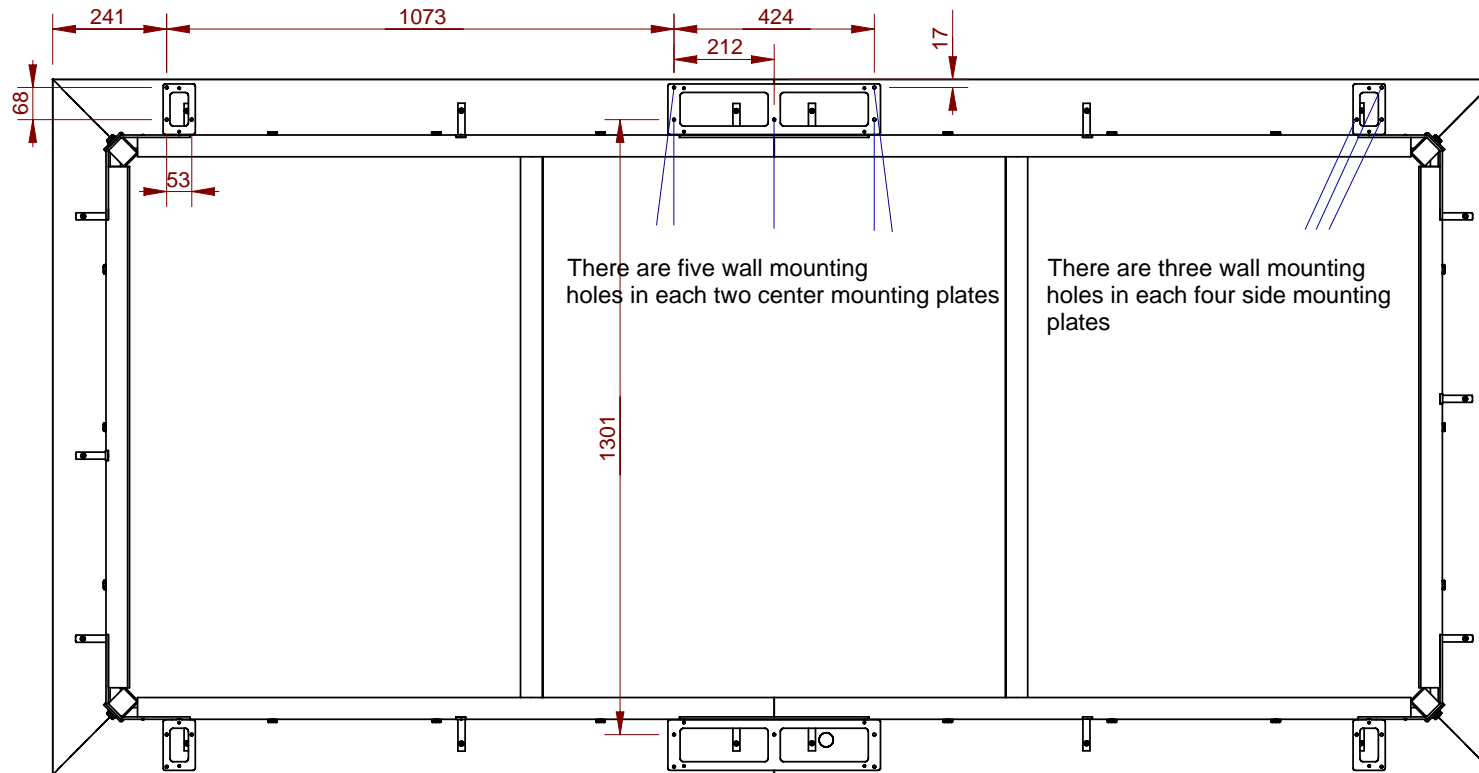

A

B

B

C

C

D

D

BACK VIEW

NOTE! All the measures are the same with the Cinomask C-100 Upgrade

Cinostreen C-100 -- 116" Cinostreen C-AT100 -- 116"	Edition	Sheet
--	---------	-------

1

2

3

6